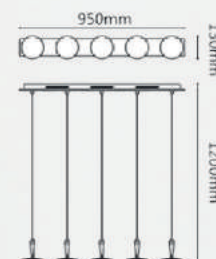

EVA
Lighting

FICHE TECHNIQUE

GAMME ARCHIBALD

19051B : Blanc

LED 7.2W+12W+15.6W
CCT:3000K,4000K
ALUMINUM+ACRYLIC

19061C : Chrome

LED 5×7.2W
CCT:3000K,4000K
ALUMINUM+ACRYLIC

19061B : Blanc

LED 9×7.2W
CCT:3000K,4000K
ALUMINUM+ACRYLIC

WHITE

CHROME

ROSE GOLD

COFFEE