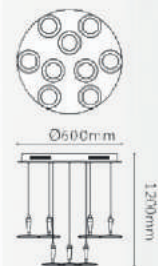

19061B : Blanc

LED 9×7.2W
CCT:3000K,4000K
ALUMINUM+ACRYLIC

WHITE