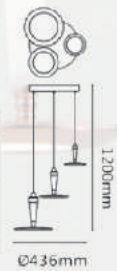

EVA
Lighting

FICHE TECHNIQUE

GAMME ARCHIBALD

19051B : Blanc

LED 7.2W+12W+15.6W
CCT:3000K,4000K
ALUMINUM+ACRYLIC

19061C : Chrome

LED 5×7.2W
CCT:3000K,4000K
ALUMINUM+ACRYLIC

19061B : Blanc

LED 9×7.2W
CCT:3000K,4000K
ALUMINUM+ACRYLIC

WHITE

CHROME

ROSE GOLD

COFFEE